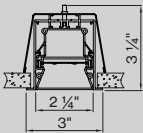

BASO 2.5 WET DIRECT

PERFORMANCE

- Up to 108 lm/W efficacy
- 455 / 750 lm/ft
- CRI > 80 & CRI > 90
- IP54, wet rated

MOUNTING

Recessed with Trim

DIMENSIONS

TRIM

PROTECTIVE LIGHTING