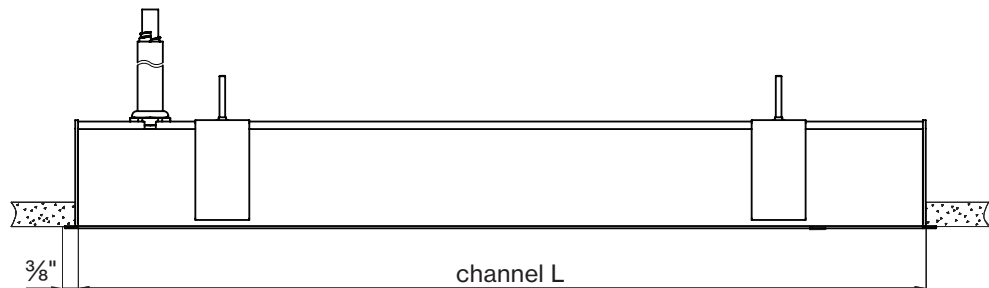

for 30K or 35K multiply lm value by 0.96

Patterns top view

LINEAR

A	FIXTURES	CODE
48"	1x 4' linear	ST - 4 8 I N
72"	1x 6' linear	ST - 7 2 I N
96"	1x 8' linear	ST - 9 6 I N

BASO 2.5 IP 54 Dimensions

RECESSED with trim