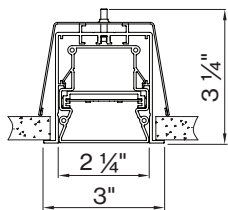

Linear 2' 24 IN

Linear 3' 36 IN

Linear 4' 48 IN

Linear 5' 60 IN

Linear 6' 72 IN

Linear 7' 84 IN

Linear 8' 96 IN

G CRI

CRI > 80 C80

CRI > 90 C90

BASO
basolighting.com
xalusa.com

Technical data

	SIZE TYPE	LED COLOR TEMPERATURE	INPUT WATTS	DELIVERED LM TOTAL	LIGHT DISTRIBUTION	DELIVERED LM DIRECT	DELIVERED LM INDIRECT	OPTICAL EFFICIENCY	LUMINAIRE EFFICACY
BASO DIRECT 	4' linear	40K	16.8W	1820lm	100% down	455 lm/ft	-	66%	108 lm/W
	8' linear		33.6W	3640lm					
	4' linear	40K	29.6W	3010lm	100% down	750 lm/ft	-	66%	101 lm/W
	8' linear		59.2W	6020lm					

for 30K or 35K multiply lm value by 0.96

Patterns top view

LINEAR

A	FIXTURES	CODE
48"	1x 4' linear	ST - 4 8 I N
72"	1x 6' linear	ST - 7 2 I N
96"	1x 8' linear	ST - 9 6 I N

BASO 2.5 IP 54 Dimensions

RECESSED with trim